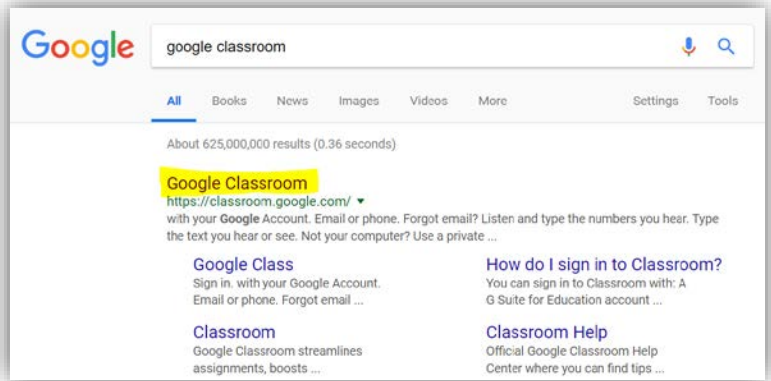

## USERNAME

Your teacher is in charge of giving you your child's username and password. It may look something like this:

tabithastrong001 (sample)

## PASSWORD

hope16 (sample)

You will be asked to verify that you are logging into Clovis Unified School District. After verifying that, you'll be redirected to a screen like this:

Choose Google if your child will access anything Google (Classrom, Drive, Docs, etc.). If the new screen shows an error message of any kind, simply open a new tab and type in the name of the tool you would like to access into the search/navigation bar (i.e. Google Classroom).

The first Google search for that tool will typically be a tool in the Google Suite collection. Click on that search query result and to see if that works.