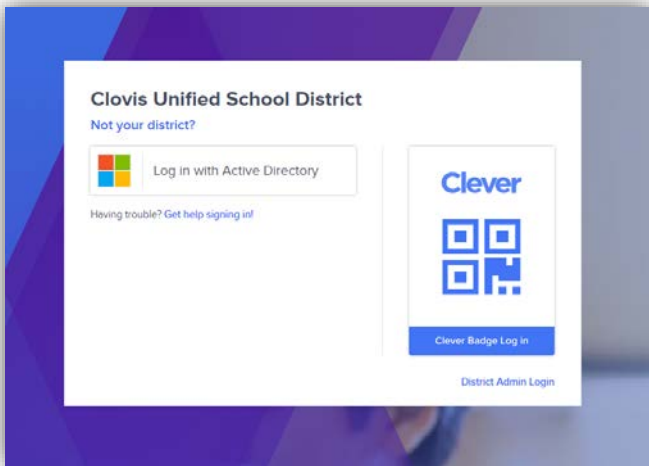

CLEVER LOGIN PROTOCOL FOR HOME

Here is a small tutorial for your child to access our CUSD tools at home. These are online learning resources. Not all of them are active for your child. Some apply to older/younger children.

Go here first:

clever.cusd.com

At some point, you will be prompted to type in your credentials. Here are the details:

USERNAME

Your teacher is in charge of giving you your child's username and password. It may look something like this:

tabithastrong001 (sample)

PASSWORD

hope16 (sample)

You will be asked to verify that you are logging into Clovis Unified School District. After verifying that, you'll be redirected to a screen like this: